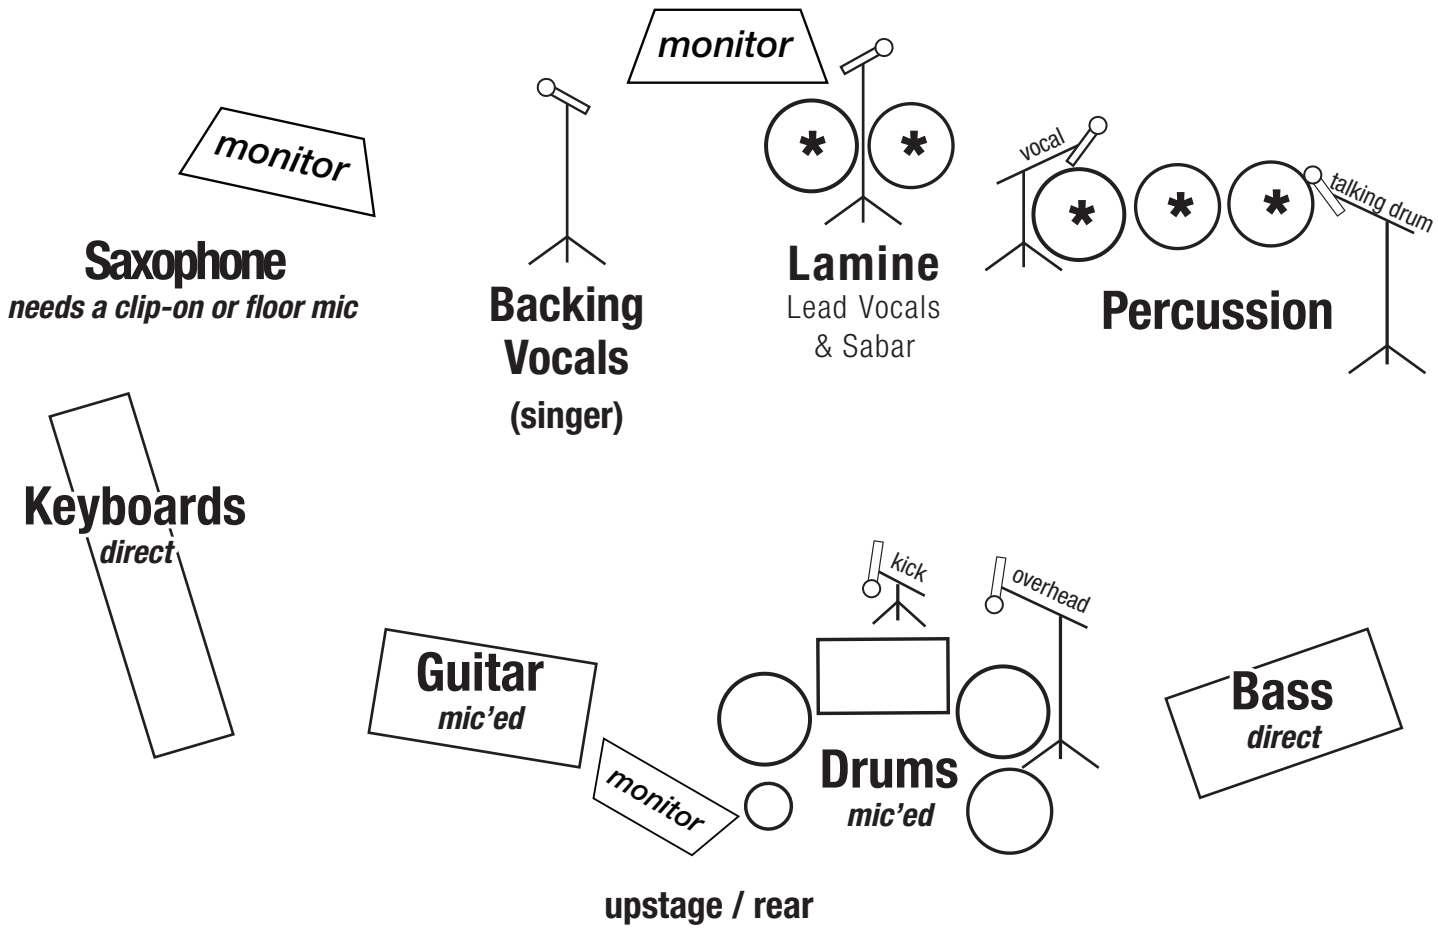

LAMINE TOURE GROUP SALOON

downstage / front

- Requirements**
- 14-Channel Mixer (minimum) –
 - 18-Channel Mixer needed for larger or outdoor venues
 - 2 Stage Monitors (minimum) – Prefer 3 with separate mixes
 - Reverb** on all vocal mics
 - 2 chairs onstage for percussionists