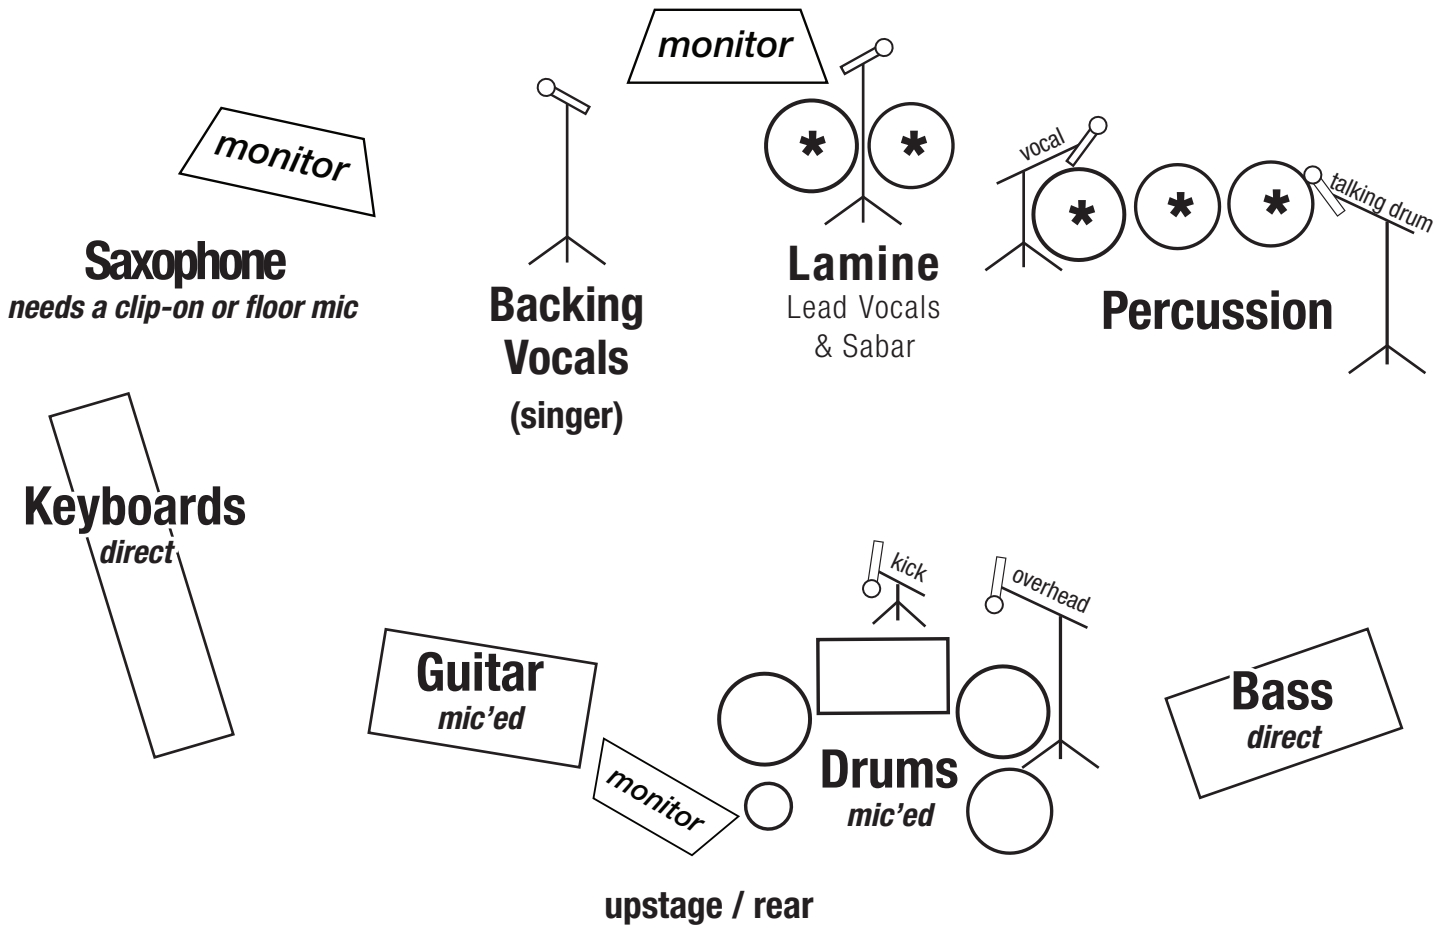

LAMINE TOURÉ GROUP SALOUM

downstage / front

- Requirements**
- 14-Channel Mixer (minimum) –
 - 18-Channel Mixer needed for larger or outdoor venues
 - 2 Stage Monitors (minimum) – Prefer 3 with separate mixes
 - Reverb** on all vocal mics
 - 2 chairs onstage for percussionists